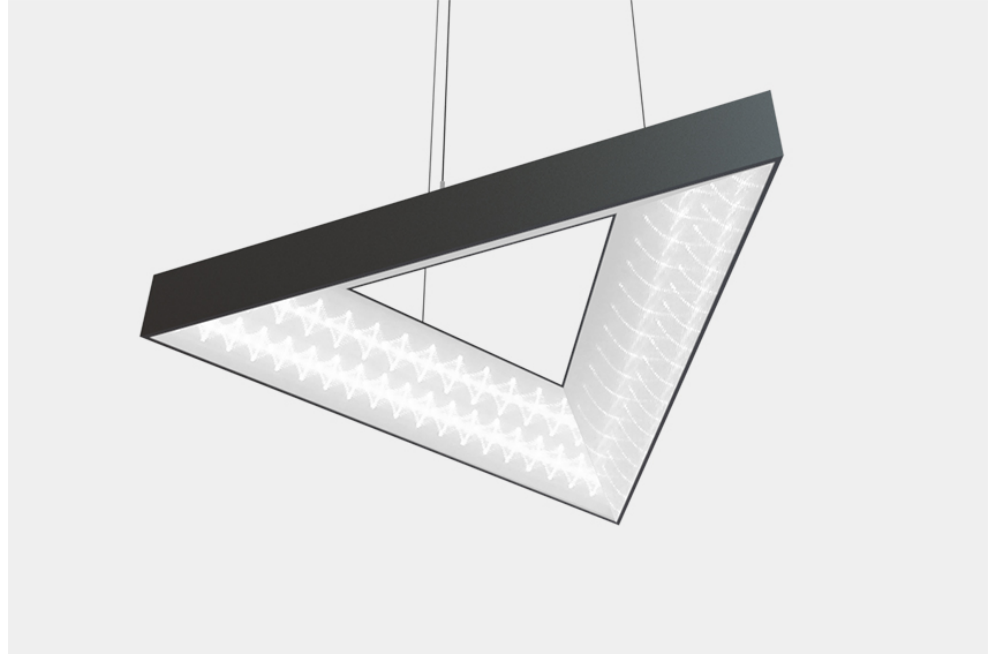

TRIANGLE

indoor lighting

ES-SYSTEM
Light is Life

Pendant luminaire
 BODY: aluminum profile
 DIFFUSER: opal or microprismatic
 POWER SUPPLY: integral electronic ballast
 3xS TECHNOLOGY: save money, save energy, save time
 OTHER: delivered with a 1.5m power cable and ceiling bracket