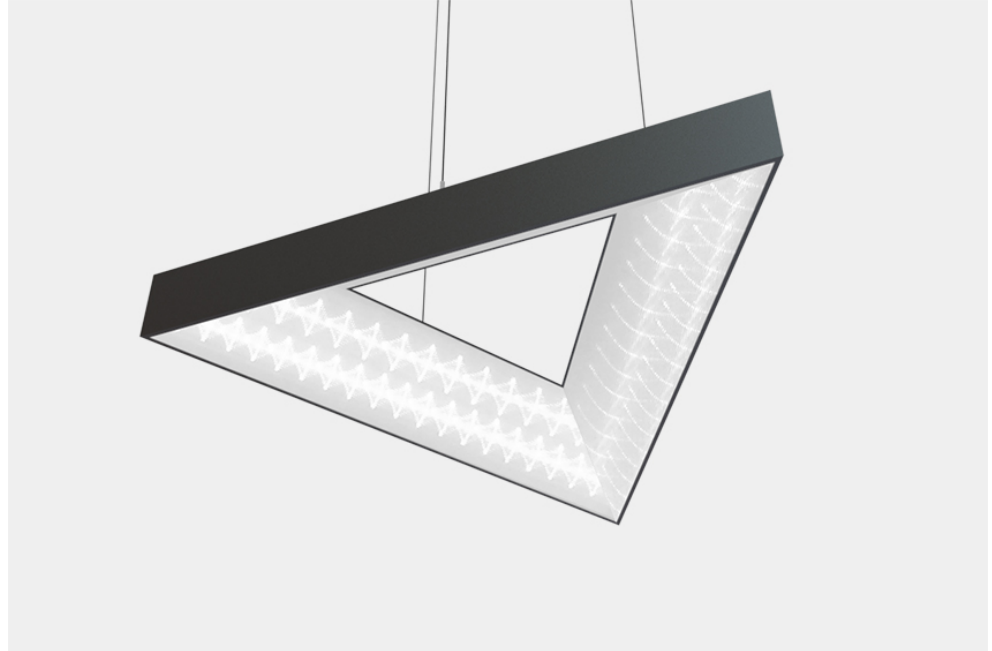

TRIANGLE

indoor lighting

ES-SYSTEM
Light is Life

Pendant luminaire
 BODY: aluminum profile
 DIFFUSER: opal or microprismatic
 POWER SUPPLY: integral electronic ballast
 3xS TECHNOLOGY: save money, save energy, save time
 OTHER: delivered with a 1.5m power cable and ceiling bracket