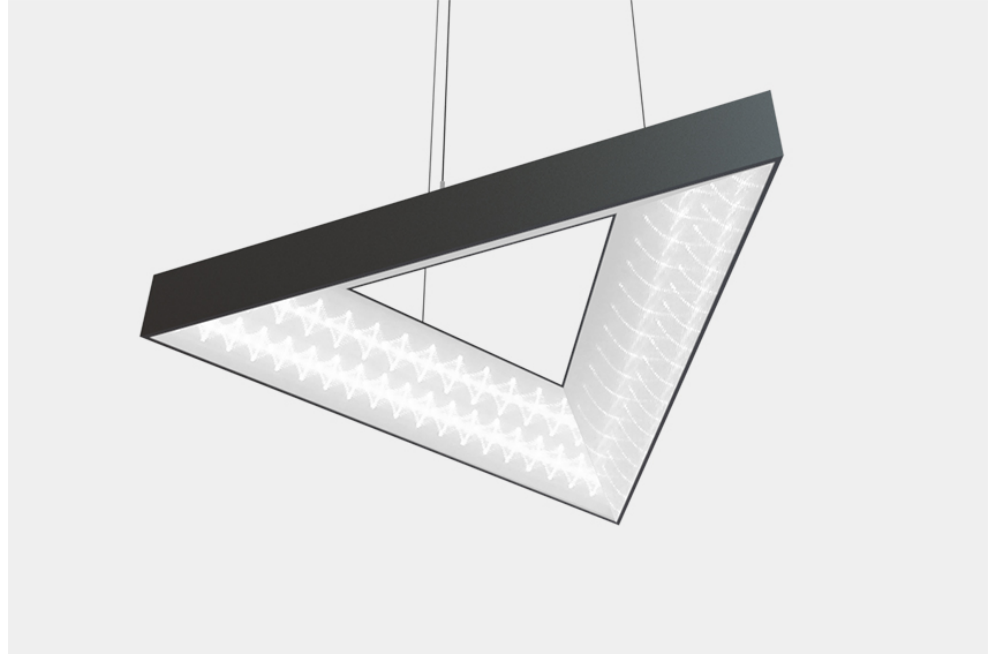

TRIANGLE

indoor lighting

Pendant luminaire
 BODY: aluminum profile
 DIFFUSER: opal or microprismatic
 POWER SUPPLY: integral electronic ballast
 3xS TECHNOLOGY: save money, save energy, save time
 OTHER: delivered with a 1.5m power cable and ceiling bracket